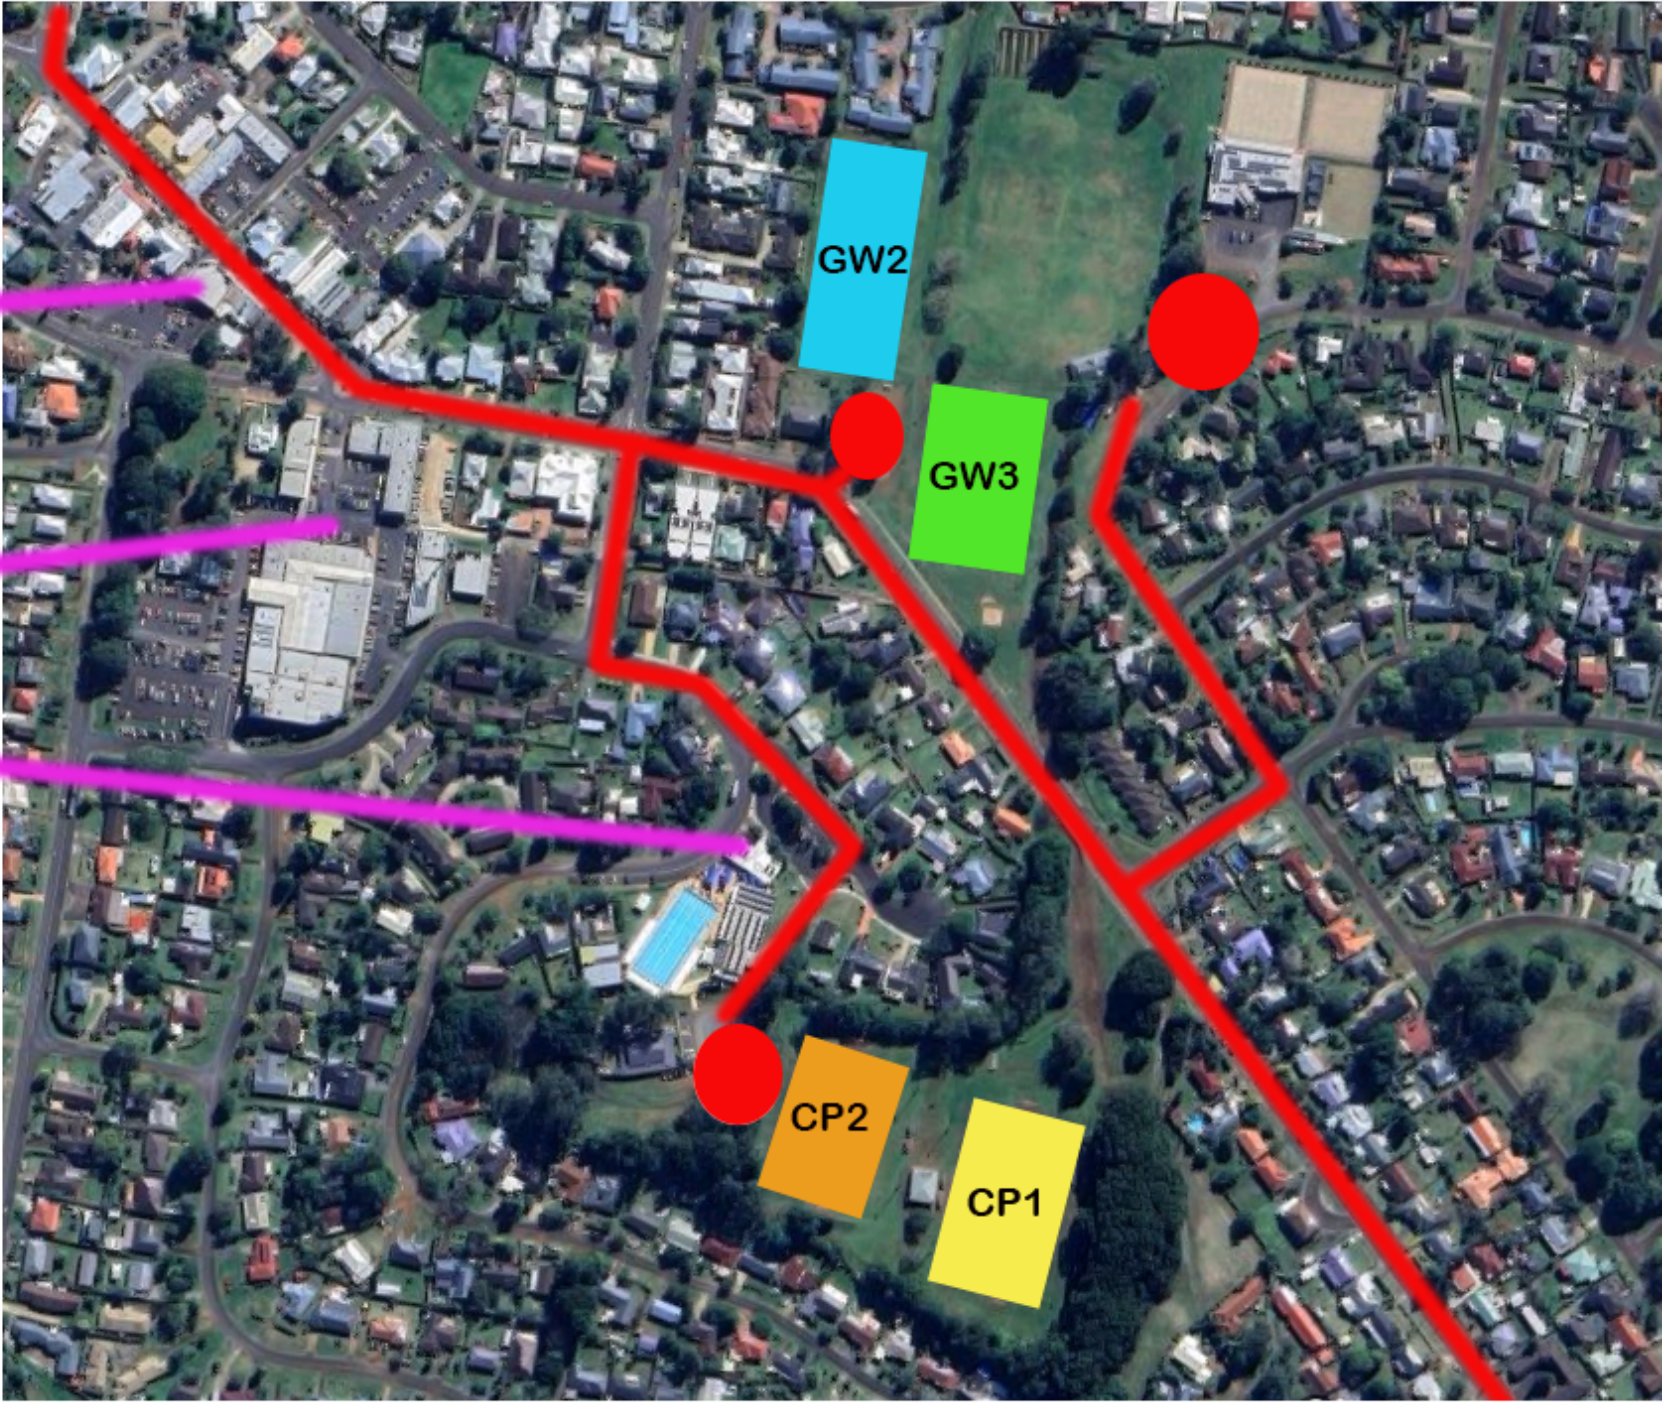

From Lismore

Parking ●

Trident Fish & Grill

Plaza

Public Pool

GW2

GW3

CP2

CP1

From Ballina